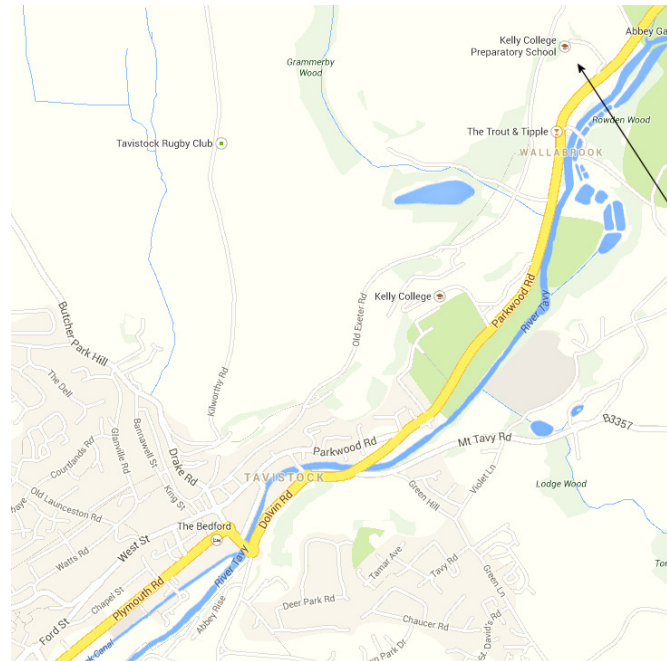

Times and Places

We have practice sessions at the following:
All year round on Sunday mornings from 9:30am until approx. 1:00pm (Weather permitting) we meet at Kelly Prep School sports field.

We also meet here during the **Summer** from Mid-April until Mid-September on Tuesday and Friday evenings from 6:30 until 9:00pm
(Kelly College Prep School)
Parkwood Road
Tavistock
PL19 0HZ